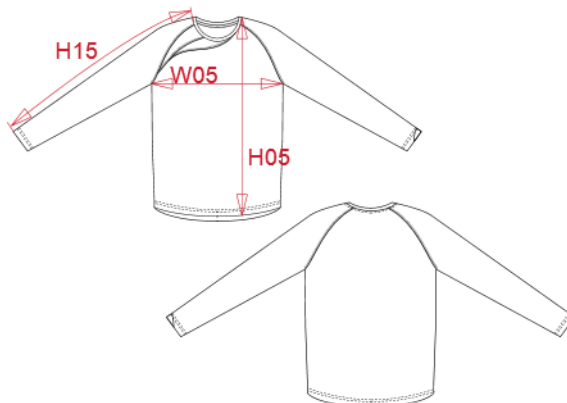

PROACT.®

REFERENCE : PA408

SIZES : XS_S_M_L_XL_XXL

COMPOSITION :

Main fabric : Polyester interlock - 140 For body, collar and neck tape. 100%polyester

Main fabric : Polyester interlock - 140 For contrasted yoke on right front. 100%polyester

Main fabric : Polyester birdeyes - 140 For contrasted mesh yoke on right front and left sleeve bottom yoke. 100%polyester

WEIGHT :

Main fabric : 140 gsm

Main fabric : 140 gsm

Main fabric : 140 gsm

TECHNICAL DETAIL :

Long sleeve T-shirt

ARTICLE WEIGHT :

180gr/pc

DESCRIPTION	
Français : T-shirt sport manches longues	
English : Long sleeve T-shirt	
Nederlands : SPORT SHIRT LONG SLEEVES	
Deutsch : LANGARM SPORT T-SHIRT	
Español : CAMISETA DEPORTIVA DE MANGA LARGA	
Italiano : T-SHIRT MANICHE LUNGHE	
Português : T-SHIRT DE DESPORTO DE MANGA COMPRIDA	

MEASUREMENT							
Description	XS	S	M	L	XL	XXL	
H05 Hauteur totale devant / Front total height	69,25	71,25	73,25	75,25	77,25	80	
W05 1/2 largeur poitrine / 1/2 chest width	47	50	53	56	59	63	
H15 Longueur dessus de manche / Sleeve length	72,50	75	77,50	80	82,50	85,50	

CARE LABEL				

PACKING	
Box	25 pcs / box All sizes => L:36cm W:33cm H:33cm GW:9kg NW:8kg

COLORS	PANTONE SERIGRAPHIE
White / Sporty r.blue / Storm grey	White / 647C / 425C
White / Sporty red / Storm grey	White / 1805C / 425C
Black / White / Storm grey	Black / White / 425C
Green / Black / Storm grey	7740C / Black / 425C
Sporty red / Black / Storm grey	1805C / Black / 425C
Sporty r.b / White / Storm grey	647C / White / 425C
Sporty r.b / Sporty y / Storm grey	647C / 7408C / 425C
Sporty yellow / Black / Storm grey	7408C / Black / 425C
Sporty red / Sporty y / Storm grey	1805C / 7408C / 425C
Sky blue / White / Storm grey	278C / White / 425C
Sporty navy / White / Storm grey	7546C / White / 425C
Orange / Black / Storm grey	1585C / Black / 425C